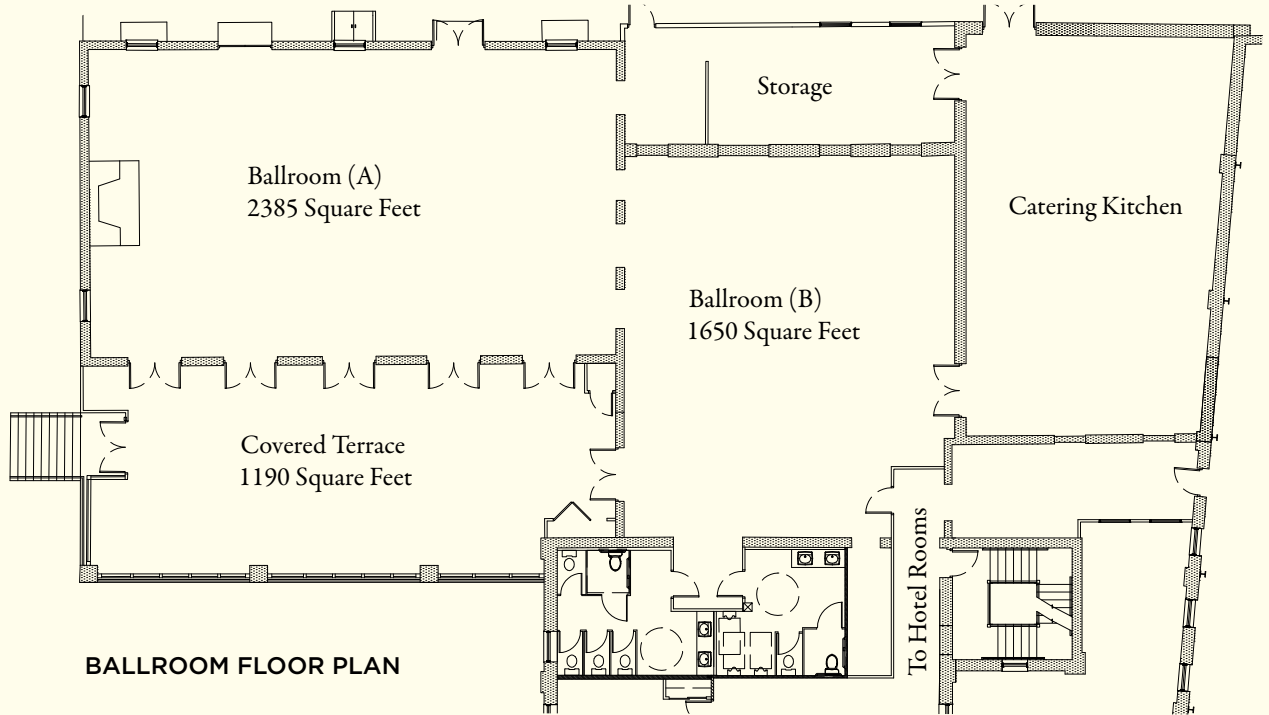

THE HISTORY SETS THE TONE THE FOOD TEMPTS THE PALLETE THE EXPERIENCE MAKES THE DAY

live

dine
coming soon

work

shop
coming soon

learn

The Cork Factory Hotel is located in Urban Place; A hip community made for living, learning, shopping, working and dining.

Be a part of it!

*Residential, commercial and retail leasing available.
Call 717.735.3856*

Lancaster to York, PA: 28 miles
Lancaster to Harrisburg, PA: 39 miles
Lancaster to Philadelphia: 68 miles
Lancaster to Baltimore: 75 miles
Lancaster to Washington DC: 116 miles
Lancaster to New York, NY: 156 miles