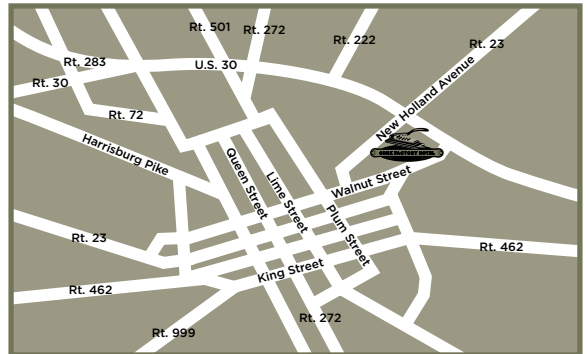

VINTAGE CHIC

THE HISTORY SETS THE TONE THE FOOD TEMPTS THE PALLETE THE EXPERIENCE MAKES THE DAY

live

dine  
*coming soon*

work

shop  
*coming soon*

learn

The Cork Factory Hotel is located in Urban Place; A hip community made for living, learning, shopping, working and dining.

Be a part of it!

*Residential, commercial and retail leasing available.  
Call 717.735.3856*

Lancaster to York, PA: 28 miles  
Lancaster to Harrisburg, PA: 39 miles  
Lancaster to Philadelphia: 68 miles  
Lancaster to Baltimore: 75 miles  
Lancaster to Washington DC: 116 miles  
Lancaster to New York, NY: 156 miles